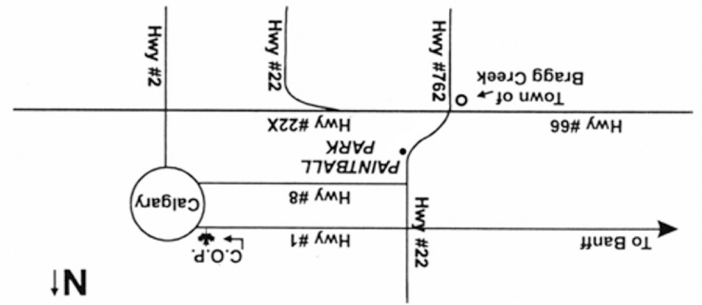

COME TO A PAINTBALL BIRTHDAY PARTY!

From Highway 22x
Take Highway 22x towards Priddis/Bragg Creek
Turn right on Highway 22 / Cowboy Trail
Come to the 4WAY stop in Bragg Creek, turn right to stay on Highway 22
4KM after the REDWOOD MEADOWS GOLF CLUB, turn right into our parking lot.
Look for our Bragg Creek Paintball sign on your right.

From Highway 8 (South West Calgary)
Take Highway 8 West towards Bragg Creek
Take the traffic circle, head south to Bragg Creek
3KM after the traffic circle turn left into our parking lot.
Look for our Bragg Creek Paintball sign on your left.

From Highway 1 (NORTH WEST AND NORTH EAST CALGARY)
Take HWY1 (16AVE) west towards Banff
Take the HWY 22 exit towards Bragg Creek
Pass through the traffic circle, continue south
2.5 KM after the traffic circle turn left into our parking lot.
Look for our Bragg Creek Paintball sign on your left.